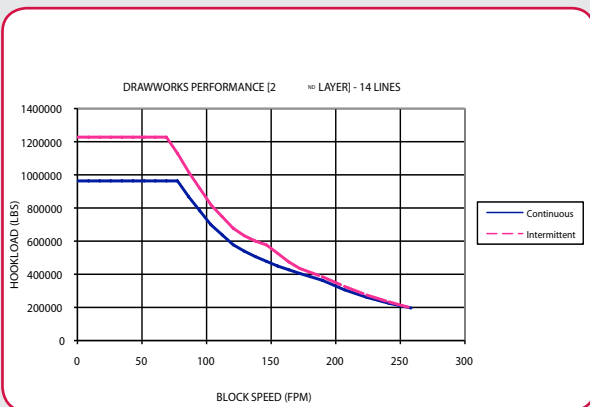

MODEL WDS2500 DRAWWORKS PERFORMANCE

Prime Movers (Qty): AC Motors Dual Input Power: 2,650 HP continuous Drum size: 42.5 x 61.5 inches Emergency Brake: 75 inch dia. Dual Disc