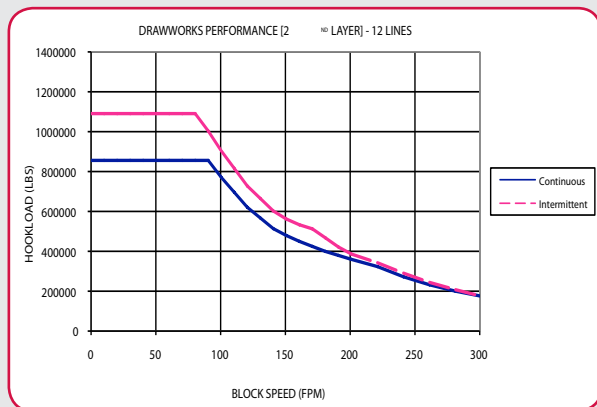

MODEL WDS2500 DRAWWORKS PERFORMANCE

Prime Movers (Qty): AC Motors Dual Input Power: 2,650 HP continuous Drum size: 42.5 x 61.5 inches Emergency Brake: 75 inch dia. Dual Disc