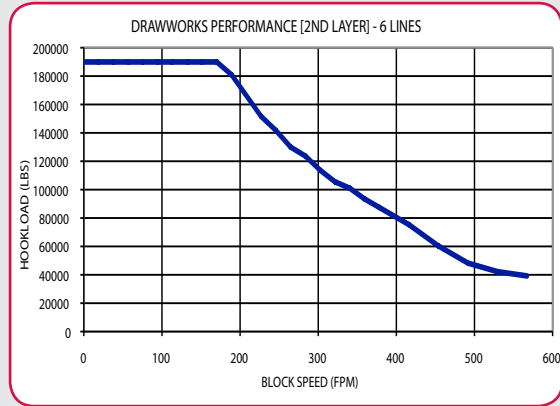

WARRIOR AC DRAWWORKS

MODEL WDS1000 DRAWWORKS PERFORMANCE

Prime Mover (Qty): AC Motor Single Input Power: 1,150 HP continuous Drum size: 22 x 36 inches Emergency Brake: 49 inch dia. Single Disc