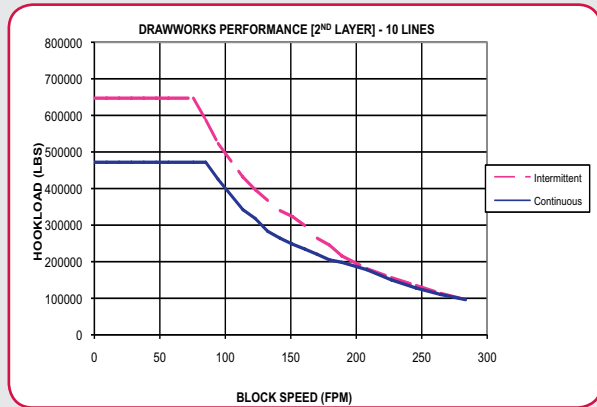

MODEL WDS1500 DRAWWORKS PERFORMANCE

Prime Mover (Qty): AC Motor Single Input Power: 1,500 HP continuous Drum size: 32 x 53.5 inches Emergency Brake: 64 inch dia. Single Disc