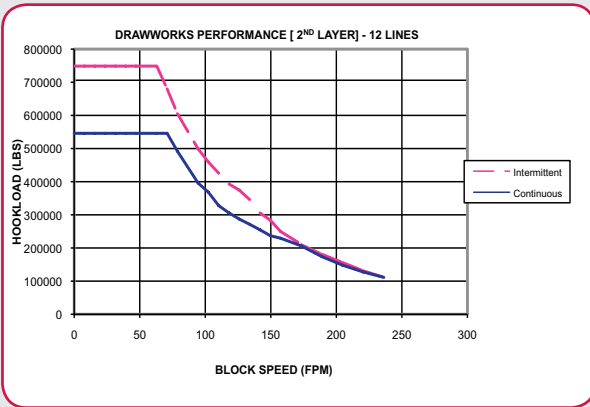

MODEL WDS1500 DRAWWORKS PERFORMANCE

Prime Mover (Qty): AC Motor Single Input Power: 1,500 HP continuous Drum size: 32 x 53.5 inches Emergency Brake: 64 inch dia. Single Disc