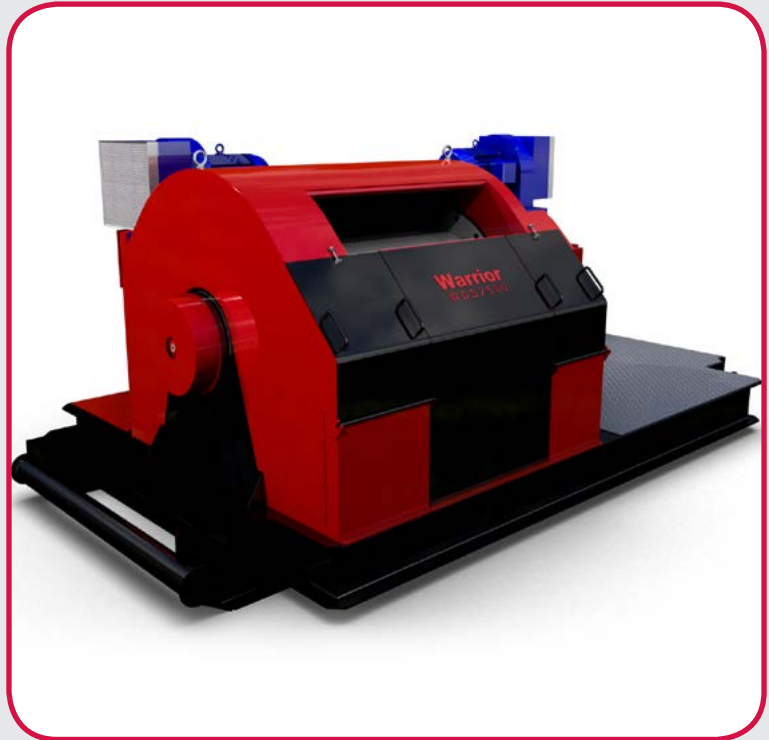

WARRIOR

AC DRAWWORKS

Q1-0357

8C-0136

Warrior's single speed AC Drawworks is equipped with one or two AC motors which provide significantly more performance in a tighter footprint with less weight than a conventional Drawworks. The gear driven Drawworks is available in 1000 to 2500-hp ranges with regenerative braking power from the AC Motor(s). Fail-safe spring-applied disc brakes are utilized for parking and emergency only.

Warrior AC Driven Drawworks Performance Characteristics

Model	Input HP Cont.	Drum Size (in)	Motors	Parking Brake (Disc)	Lines	Hookload (lb)		Max Block Speed 2nd Layer (fpm)
						1st Layer	2nd Layer	
WDS1000	1,150	22 x 36	Single	49-in Single	8	379,000	352,000	280
					6	295,000	274,000	370
					4	204,000	190,000	560
WDS1500	1,500	32 x 53.5	Single	64-in Single	12	802,000	748,000	230
					10	693,000	647,000	280
					8	575,000	537,000	350
WDS2500	2,650	42.5 x 61.5	Dual	75-in Dual	14	1,300,000	1,227,000	250
					12	1,155,000	1,090,000	300
					10	998,000	942,000	360

WARRIOR AC DRAWWORKS

MODEL WDS1000 DRAWWORKS PERFORMANCE

Prime Mover (Qty): AC Motor Single Input Power: 1,150 HP continuous Drum size: 22 x 36 inches Emergency Brake: 49 inch dia. Single Disc

MODEL WDS1500 DRAWWORKS PERFORMANCE

Prime Mover (Qty): AC Motor Single Input Power: 1,500 HP continuous Drum size: 32 x 53.5 inches Emergency Brake: 64 inch dia. Single Disc

MODEL WDS2500 DRAWWORKS PERFORMANCE

Prime Movers (Qty): AC Motors Dual Input Power: 2,650 HP continuous Drum size: 42.5 x 61.5 inches Emergency Brake: 75 inch dia. Dual Disc