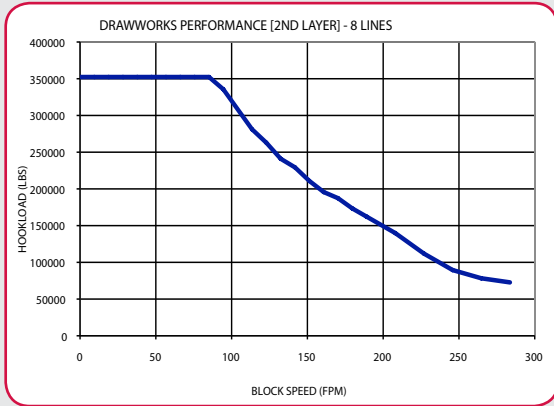

WARRIOR AC DRAWWORKS

MODEL WDS1000 DRAWWORKS PERFORMANCE

Prime Mover (Qty): AC Motor Single Input Power: 1,150 HP continuous Drum size: 22 x 36 inches Emergency Brake: 49 inch dia. Single Disc